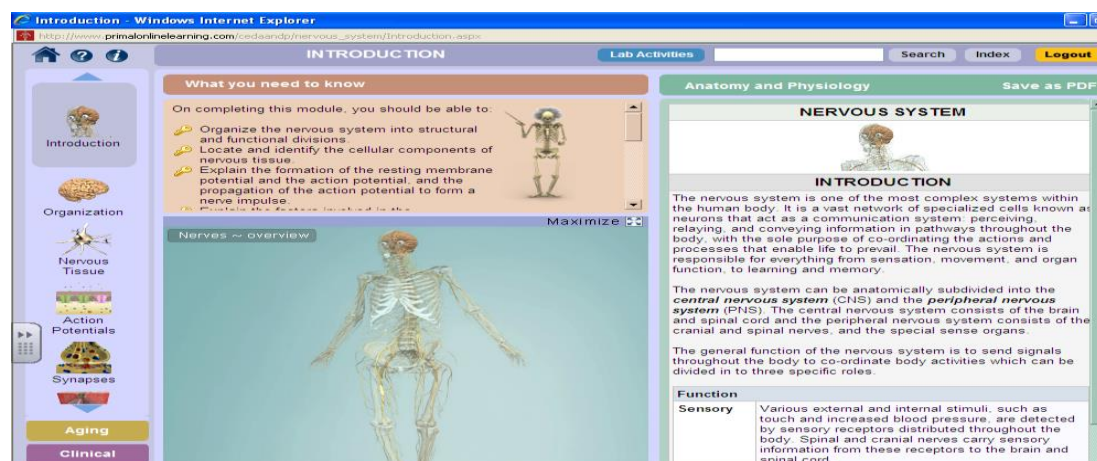

No. 17 HOW TO ... access ANATOMY.TV

Anatomy.TV Primal Pictures: Anatomy & Physiology covers all aspects of the human body from the skeleton to the endocrine system.

Primal Pictures can be accessed from:
the VLE – Student Intranet – LRC Library – Online Resources, or via your ATHENS account.

1. On accessing the resource, you can navigate the resource by **Modules**, **Search** or **A-Z Index**

2. The screens split into several panels, each one with its own navigation and scroll bar.

3. The central panel can be maximised and the image rotated.