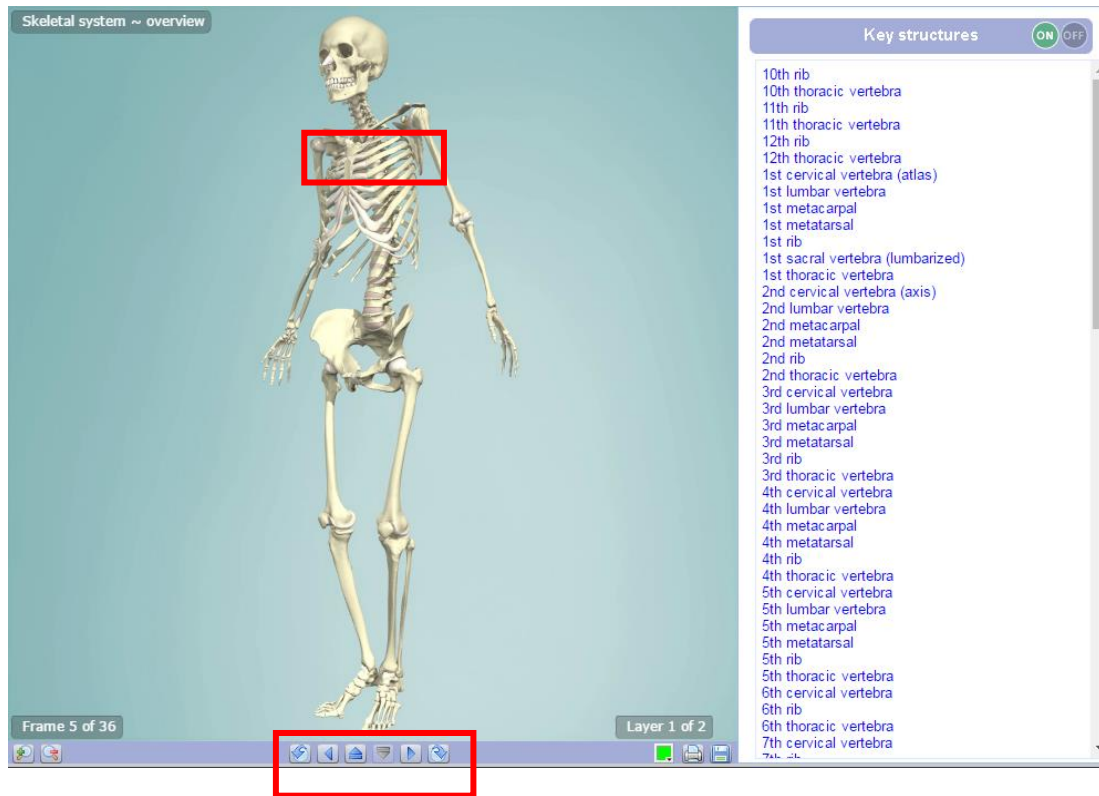

No. 17 HOW TO ... access ANATOMY.TV

Anatomy.TV Primal Pictures: Anatomy & Physiology covers all aspects of the human body from the skeleton to the endocrine system.

Primal Pictures can be accessed from:
the VLE – Student Intranet – LRC Library – Online Resources, or via your ATHENS account.

1. On accessing the resource, you can navigate the resource by **Modules**, **Search** or **A-Z Index**

2. The screens split into several panels, each one with its own navigation and scroll bar.

3. The central panel can be maximised and the image rotated.