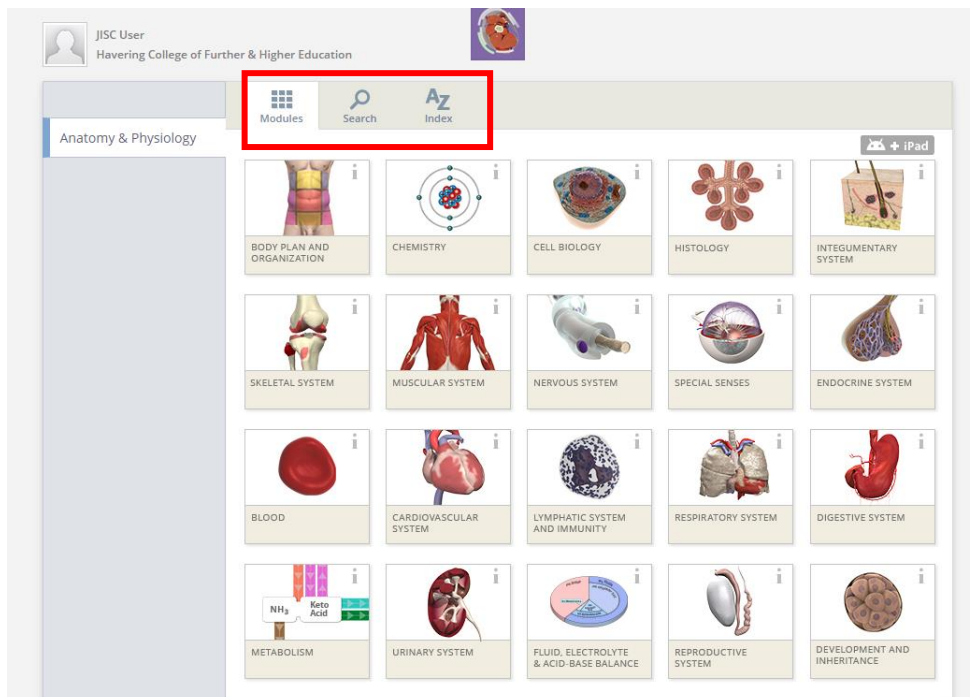

No. 17 HOW TO ... access ANATOMY.TV

Anatomy.TV Primal Pictures: Anatomy & Physiology covers all aspects of the human body from the skeleton to the endocrine system.

Primal Pictures can be accessed from:
the VLE – Student Intranet – LRC Library – Online Resources, or via your ATHENS account.

1. On accessing the resource, you can navigate the resource by **Modules**, **Search** or **A-Z Index**

2. The screens split into several panels, each one with its own navigation and scroll bar.

3. The central panel can be maximised and the image rotated.

Selecting any of the structures from the panel on the right e.g. 3rd rib, will highlight them on the image.

4. The home page interactive panels also give further information and guidance.